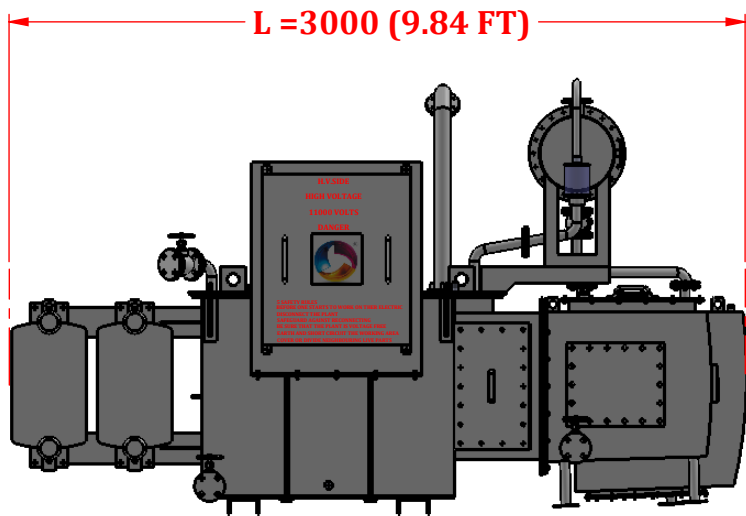

TOP VIEW

ELEVATION VIEW

315 KVA ONLOAD TRANSFORMER	
OVERALL DIMENSION	
LENGTH	3000 (9.84 FT)
WIDTH	1800 (5.90 FT)
HEIGHT	1750 (5.74 FT)

FRONT VIEW

R.H.SIDE VIEW