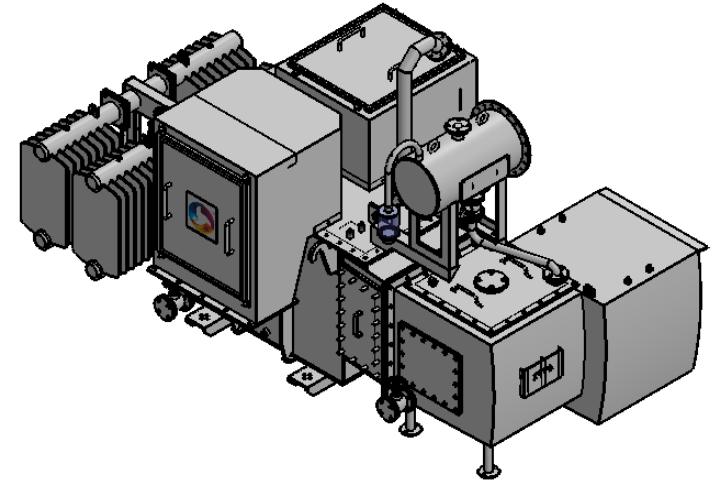

TOP VIEW

ELEVATION VIEW

315 KVA ONLOAD TRANSFORMER	
OVERALL DIMENSION	
LENGTH	3000 (9.84 FT)
WIDTH	1800 (5.90 FT)
HEIGHT	1750 (5.74 FT)

FRONT VIEW

R.H.SIDE VIEW