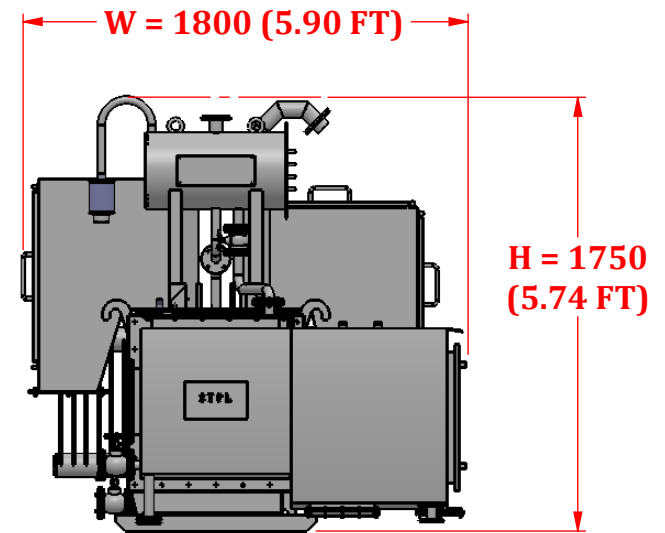

TOP VIEW

ELEVATION VIEW

315 KVA ONLOAD TRANSFORMER	
OVERALL DIMENSION	
LENGTH	3000 (9.84 FT)
WIDTH	1800 (5.90 FT)
HEIGHT	1750 (5.74 FT)

FRONT VIEW

R.H.SIDE VIEW