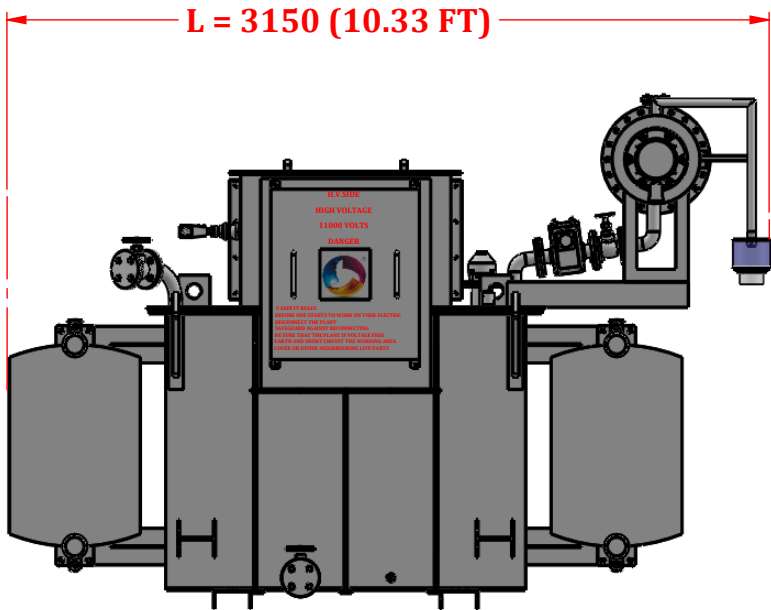

TOP VIEW

ELEVATION VIEW

1600 KVA OFFLOAD TRANSFORMER	
OVERALL DIMENSION	
LENGTH	3150 (10.33 FT)
WIDTH	1800 (5.90 FT)
HEIGHT	2100 (6.88 FT)

FRONT VIEW

R.H. SIDE VIEW