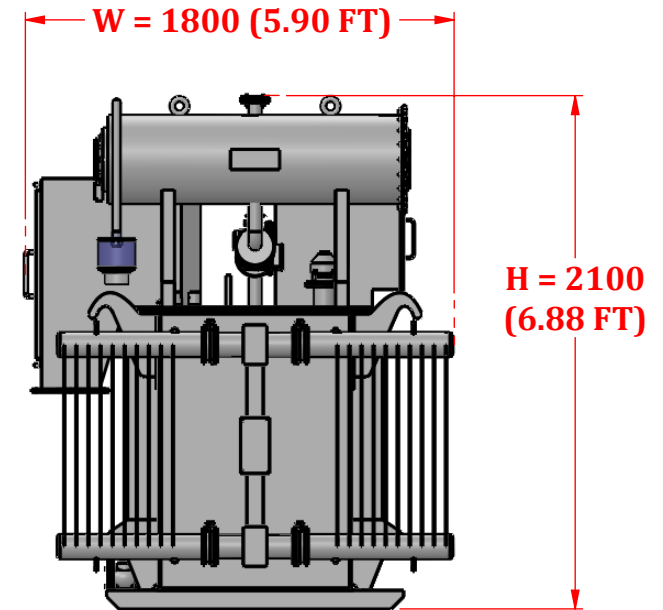

TOP VIEW

ELEVATION VIEW

1600 KVA OFFLOAD TRANSFORMER	
OVERALL DIMENSION	
LENGTH	3150 (10.33 FT)
WIDTH	1800 (5.90 FT)
HEIGHT	2100 (6.88 FT)

FRONT VIEW

R.H. SIDE VIEW