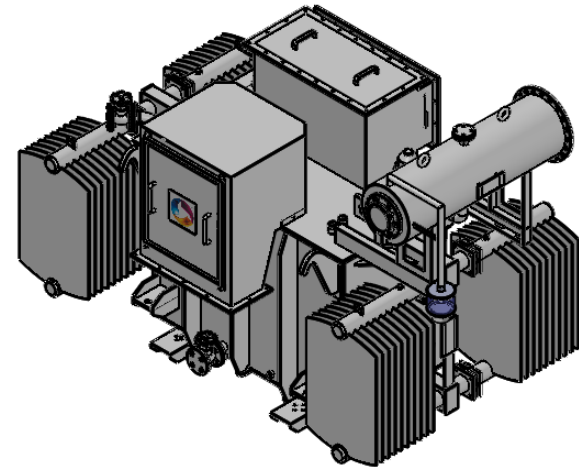

TOP VIEW

ELEVATION VIEW

1600 KVA OFFLOAD TRANSFORMER	
OVERALL DIMENSION	
LENGTH	3150 (10.33 FT)
WIDTH	1800 (5.90 FT)
HEIGHT	2100 (6.88 FT)

FRONT VIEW

R.H. SIDE VIEW