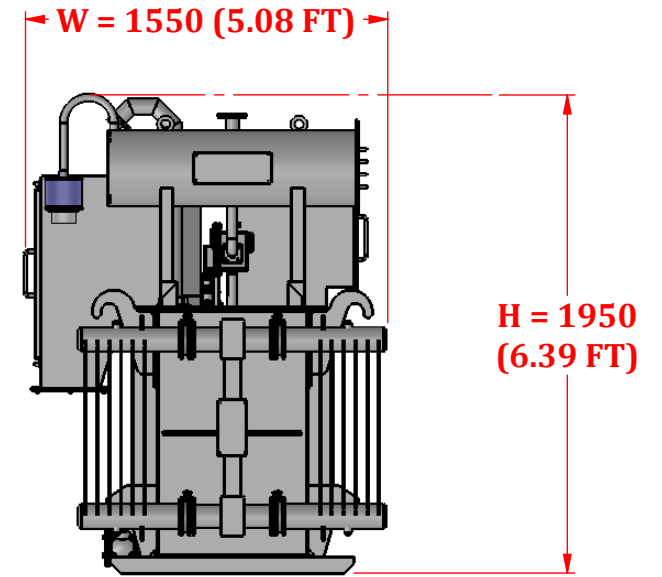

TOP VIEW

ELEVATION VIEW

800 KVA OFFLOAD TRANSFORMER	
OVERALL DIMENSION	
LENGTH	2800 (9.18 FT)
WIDTH	1550 (5.08 FT)
HEIGHT	1950 (6.39 FT)

FRONT VIEW

R.H.SIDE VIEW