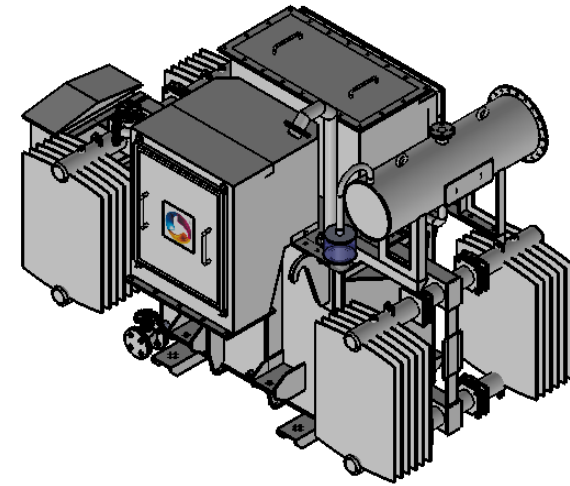

TOP VIEW

ELEVATION VIEW

800 KVA OFFLOAD TRANSFORMER	
OVERALL DIMENSION	
LENGTH	2800 (9.18 FT)
WIDTH	1550 (5.08 FT)
HEIGHT	1950 (6.39 FT)

FRONT VIEW

R.H.SIDE VIEW