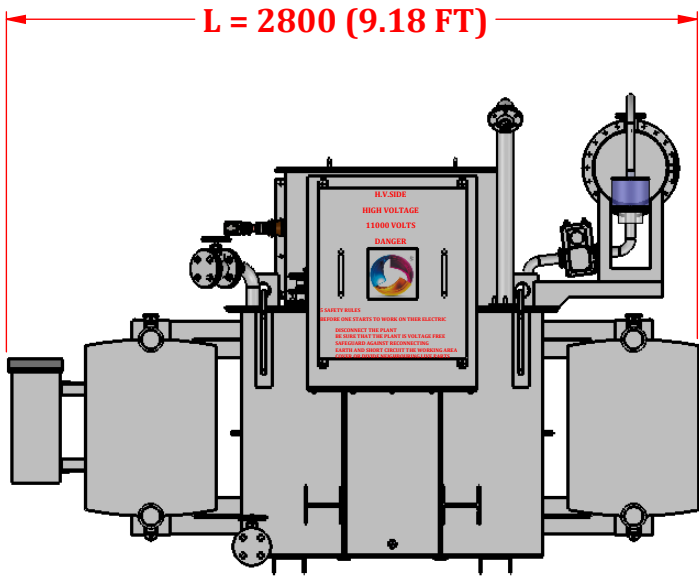

TOP VIEW

ELEVATION VIEW

800 KVA OFFLOAD TRANSFORMER	
OVERALL DIMENSION	
LENGTH	2800 (9.18 FT)
WIDTH	1550 (5.08 FT)
HEIGHT	1950 (6.39 FT)

FRONT VIEW

R.H.SIDE VIEW