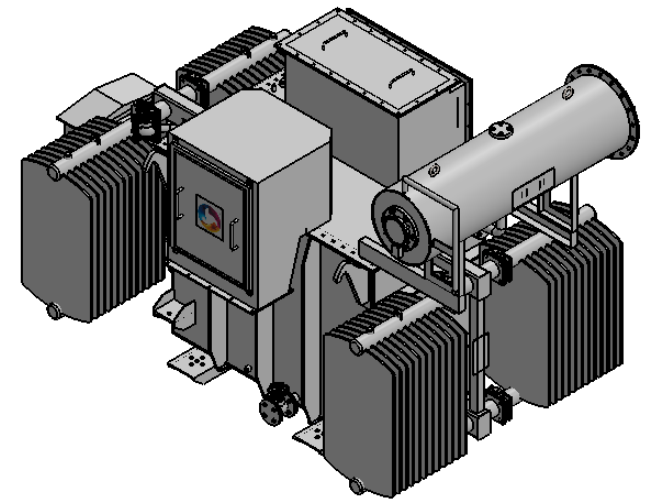

TOP VIEW

ELEVATION VIEW

2000 KVA OFFLOAD TRANSFORMER	
OVERALL DIMENSION	
LENGTH	3500 (11.48 FT)
WIDTH	1850 (6.06 FT)
HEIGHT	2300 (7.54 FT)

FRONT VIEW

R.H.SIDE VIEW