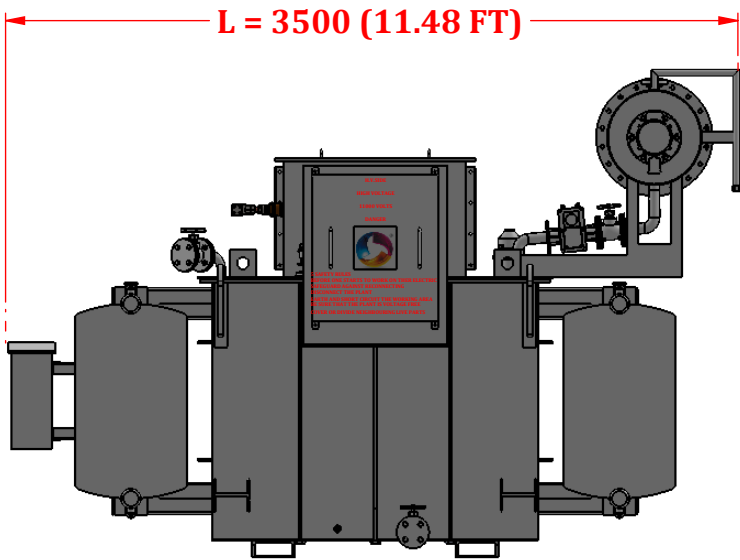

TOP VIEW

ELEVATION VIEW

2000 KVA OFFLOAD TRANSFORMER	
OVERALL DIMENSION	
LENGTH	3500 (11.48 FT)
WIDTH	1850 (6.06 FT)
HEIGHT	2300 (7.54 FT)

FRONT VIEW

R.H.SIDE VIEW