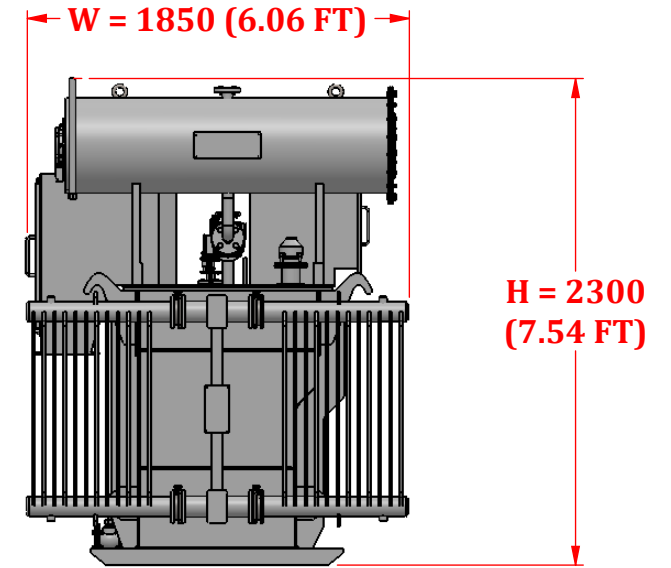

TOP VIEW

ELEVATION VIEW

2000 KVA OFFLOAD TRANSFORMER	
OVERALL DIMENSION	
LENGTH	3500 (11.48 FT)
WIDTH	1850 (6.06 FT)
HEIGHT	2300 (7.54 FT)

FRONT VIEW

R.H.SIDE VIEW