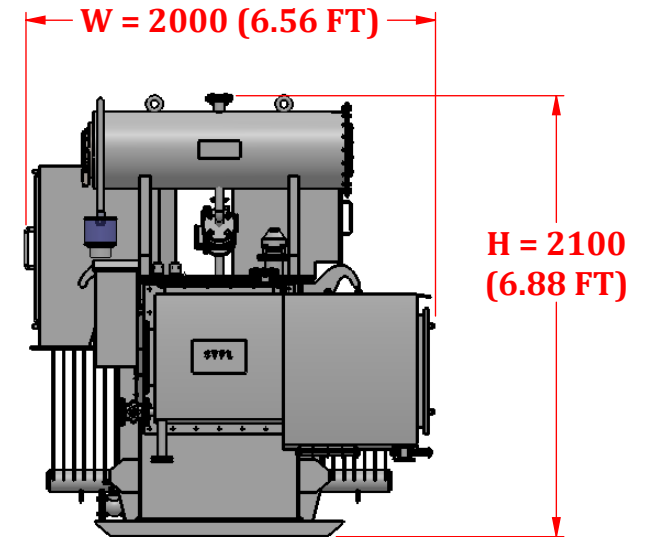

TOP VIEW

ELEVATION VIEW

1600 KVA ONLOAD TRANSFORMER	
OVERALL DIMENSION	
LENGTH	4000 (13.12 FT)
WIDTH	2000 (6.56 FT)
HEIGHT	2100 (6.88 FT)

FRONT VIEW

R.H.SIDE VIEW