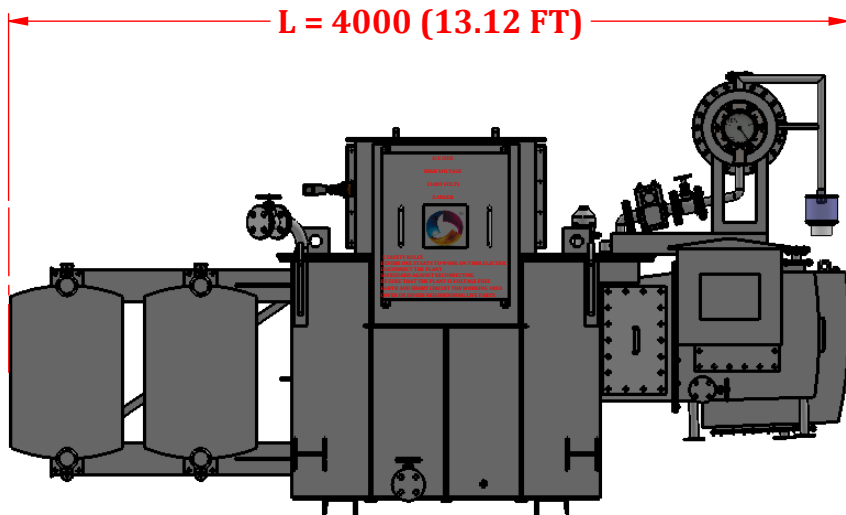

TOP VIEW

ELEVATION VIEW

1600 KVA ONLOAD TRANSFORMER	
OVERALL DIMENSION	
LENGTH	4000 (13.12 FT)
WIDTH	2000 (6.56 FT)
HEIGHT	2100 (6.88 FT)

FRONT VIEW

R.H.SIDE VIEW