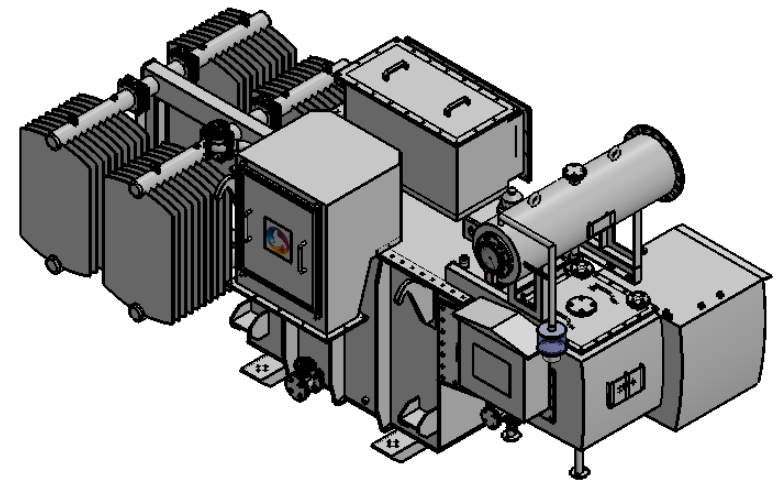

TOP VIEW

ELEVATION VIEW

1600 KVA ONLOAD TRANSFORMER	
OVERALL DIMENSION	
LENGTH	4000 (13.12 FT)
WIDTH	2000 (6.56 FT)
HEIGHT	2100 (6.88 FT)

FRONT VIEW

R.H.SIDE VIEW