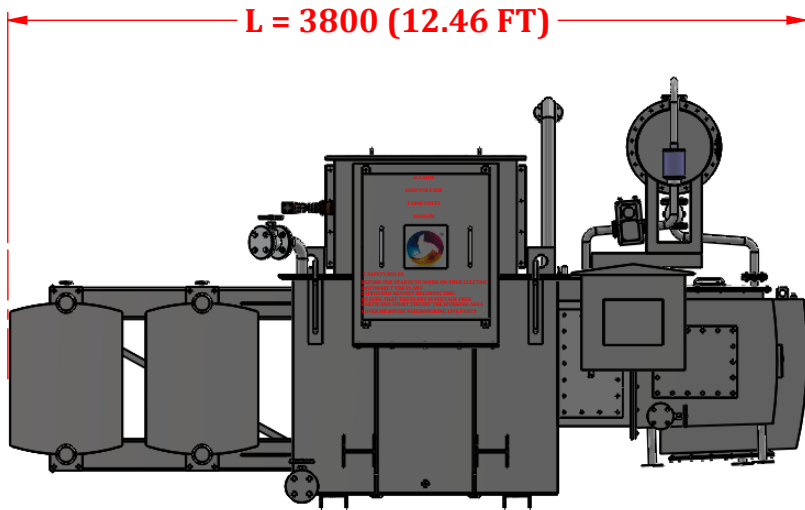

TOP VIEW

ELEVATION VIEW

| 1000 KVA ONLOAD TRANSFORMER | |
|-----------------------------|-----------------|
| OVERALL DIMENSION | |
| LENGTH | 3800 (12.46 FT) |
| WIDTH | 1950 (6.39 FT) |
| HEIGHT | 2050 (6.72 FT) |

FRONT VIEW

R.H.SIDE VIEW