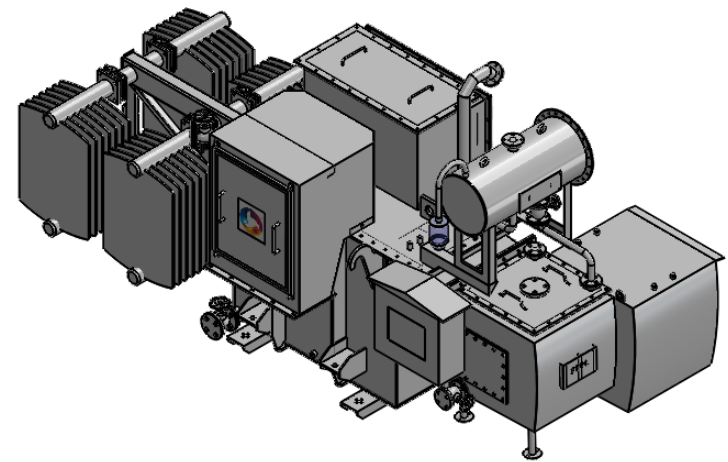

TOP VIEW

ELEVATION VIEW

| 1000 KVA ONLOAD TRANSFORMER | |
|-----------------------------|-----------------|
| OVERALL DIMENSION | |
| LENGTH | 3800 (12.46 FT) |
| WIDTH | 1950 (6.39 FT) |
| HEIGHT | 2050 (6.72 FT) |

FRONT VIEW

R.H.SIDE VIEW