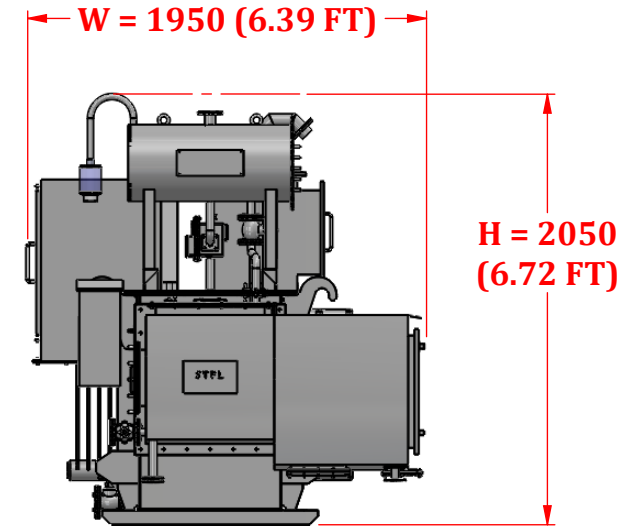

TOP VIEW

ELEVATION VIEW

| 1000 KVA ONLOAD TRANSFORMER | |
|-----------------------------|-----------------|
| OVERALL DIMENSION | |
| LENGTH | 3800 (12.46 FT) |
| WIDTH | 1950 (6.39 FT) |
| HEIGHT | 2050 (6.72 FT) |

FRONT VIEW

R.H.SIDE VIEW